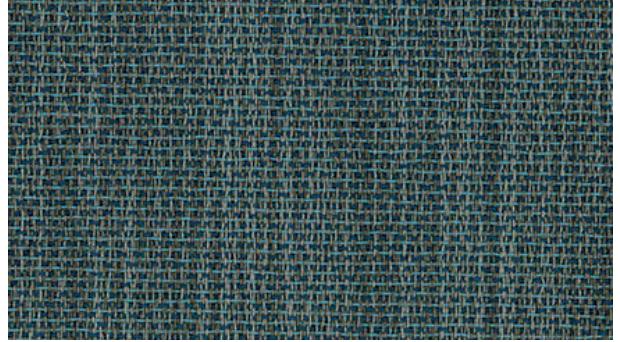

Memphis Wall Latte

Memphis Wall Pacific

Panama Wall Denim

Memphis Wall Pacific

Memphis Wall Harbor

Memphis Wall Breeze

Wicker Weave Wall Bluish

Essential Wall Ebony Grey

Essential Wall Pearl Grey

Panama Wall
Aqua

Panama Wall
Laurel

Memphis Wall
Sage

Memphis Wall
Moss

Memphis Wall Sage

Wicker Weave Wall
Greeny

Panama Wall
Meadow