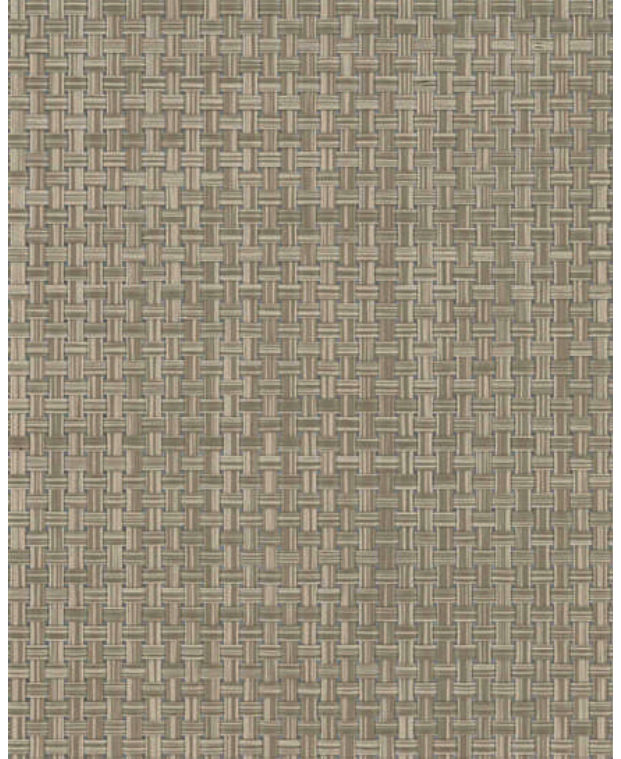

Memphis Wall Latte

Memphis Wall Pacific

Panama Wall Denim

Memphis Wall Pacific

Memphis Wall Harbor

Memphis Wall Breeze

Wicker Weave Wall Bluish

Essential Wall Ebony Grey

Essential Wall Pearl Grey

Panama Wall
Aqua

Panama Wall
Laurel

Memphis Wall
Sage

Memphis Wall
Moss

Memphis Wall Sage

Wicker Weave Wall
Greeny

Panama Wall
Meadow

Memphis Wall
Garden

Essential Wall
Trigo

Royal Wall
White

Royal Wall
White Pebble

Memphis Wall
Trigo

Memphis Wall
Cream

Wicker Weave Wall
Trigo

Wicker Weave Wall
Night

Wicker Weave Wall
Night

Panama Wall
Trigo

Memphis Wall
Latte

Essential Wall
Tortora

Panama Wall
Medium

Panama Wall Misty

Panama Wall
Tarmac

Wicker Weave Wall
Afternoon