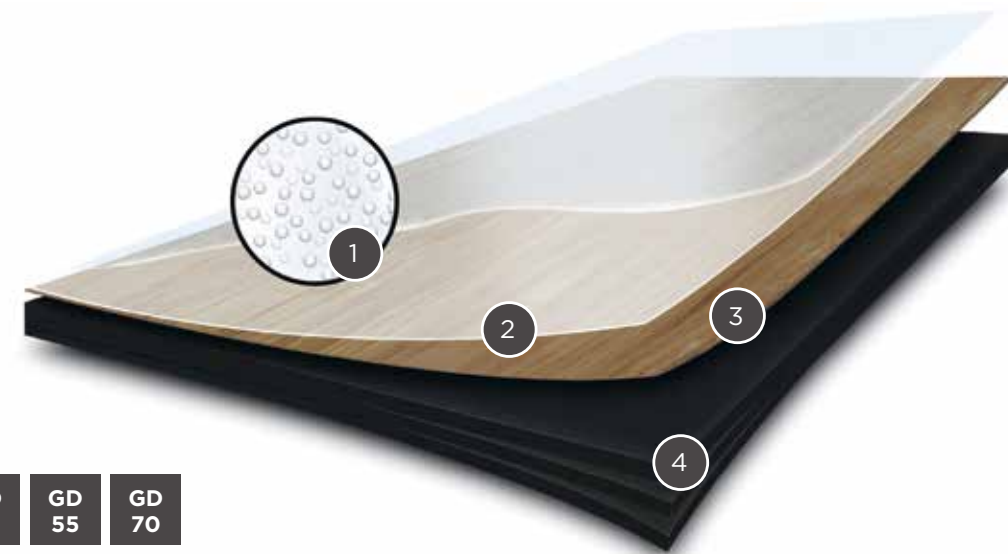

Design Flooring to Glue Down | Designboden zum Verkleben

**GD
30**

**GD
55**

**GD
70**

Glue Down

1. Duraspect™ Extreme Surface Protectant
2. Clear vinyl wear layer
3. High-resolution printed decorative film
4. Solid vinyl base

1. Duraspect™ Extreme Surface Protectant
2. Klare Vinyl-Nuttschrift
3. Dekorfoliendruck in hoher Auflösung
4. Basis aus dickem massivem Vinyl