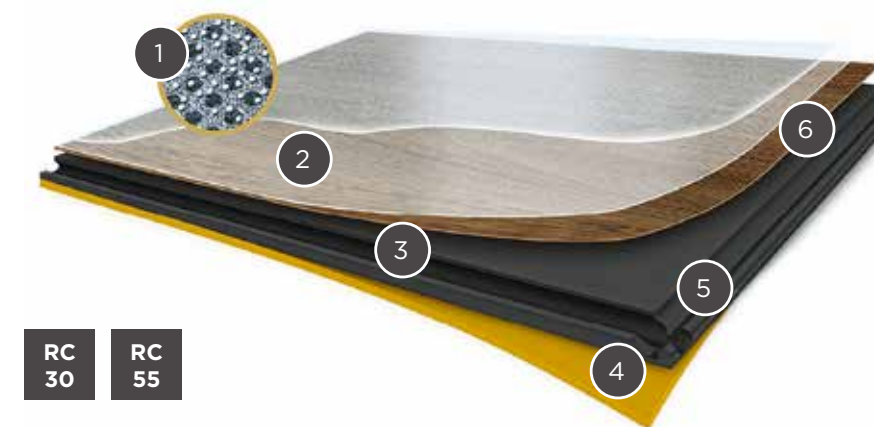

RC
30   RC
55

Rigid Click

1. Duraspect™ Extreme Surface Protectant
2. Clear vinyl wear layer
3. SPC Core (Solid Polymer Core)
4. Sound mitigating underlay
5. DROPLOCK 100™ technology
6. High-resolution printed decorative film

1. Urethanbeschichtung mit Keramikpartikeln
2. Klare Vinyl-Nutzschicht
3. SPC-Kern (Solid Polymer Core)
4. Integrierte schalldämmende Unterlage
5. DROPLOCK 100™ Technologie
6. Dekorfoliendruck in hoher Auflösung

Duraspect™ Technology | Duraspect™ Technologie

Duraspect™ Extreme Surface Protectant is an advanced premium finish that provides Aspecta floors with exceptional protection against abrasion and micro-scratches. Moreover, Duraspect™ offers excellent stain resistance, resulting in a low-maintenance floor and effortless clean-up.

Duraspect™ Extreme Surface Protectant ist eine fortschrittliche Premium-Versiegelung, die Aspecta-Böden einen außergewöhnlichen Schutz vor Abrieb und Mikrokratzen bietet. Darüber hinaus bietet Duraspect™ eine überragende Fleckenbeständigkeit, was in pflegeleichten Böden resultiert.