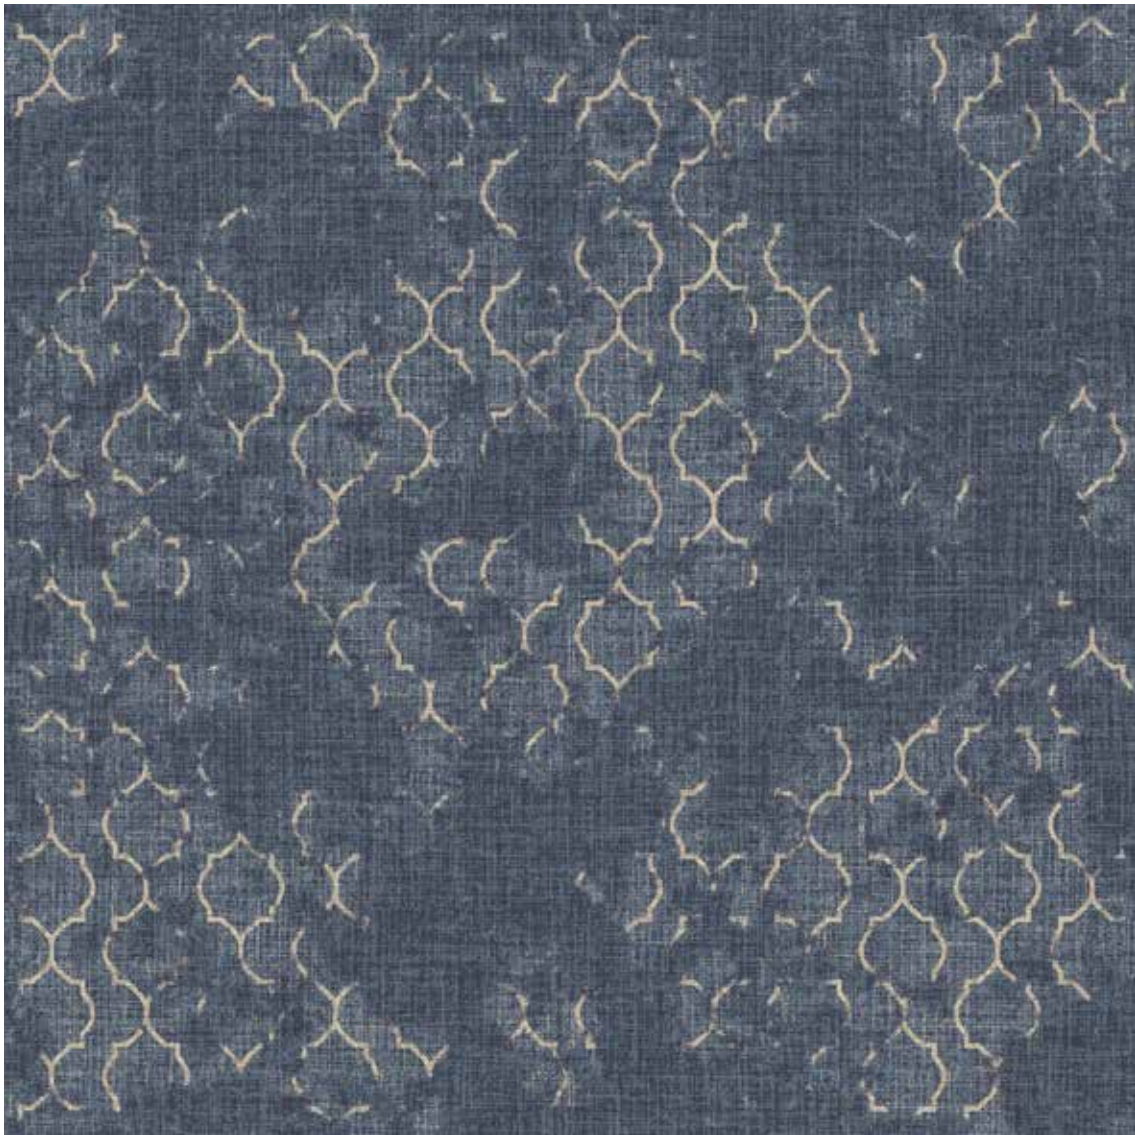

Bitte beachten Sie, dass die in dieser Kollektion dargestellten Farben nur annähernd den tatsächlichen Teppichbodenfarben entsprechen. Verwenden Sie bitte unsere original Farbmuster.

Achtung: aus technischen Gründen ist ein Verspringen des Dessins von Fliese zu Fliese um ca. +/- 5mm nicht auszuschließen. Dies wird als Reklamationsgrund nicht anerkannt und ist ggf. vom Verleger auszugleichen.

Please note that colours in this printed brochure are approximate. For correct colours please refer to our colour samples.

Attention: For technical reasons we cannot completely exclude that the design skips from tile to tile by approx +/- 5 mm. This is not accepted as a reason for a claim and possibly has to be cleared by the layer.

Veillez noter que les couleurs représentées dans cette collection sont approximatives par rapport aux couleurs réelles. S'il vous plaît utiliser notre nuancier original.

Attention: Pour des raisons techniques un pose en quinconce de dessin de dalle à dalle doit être toléré autour de +/- 5 mm. Ca ne représente pas un motif de réclamation et doit être corrigé éventuellement par le poseur.

15330-A02

DETAIL appr. 62 x 62 cm