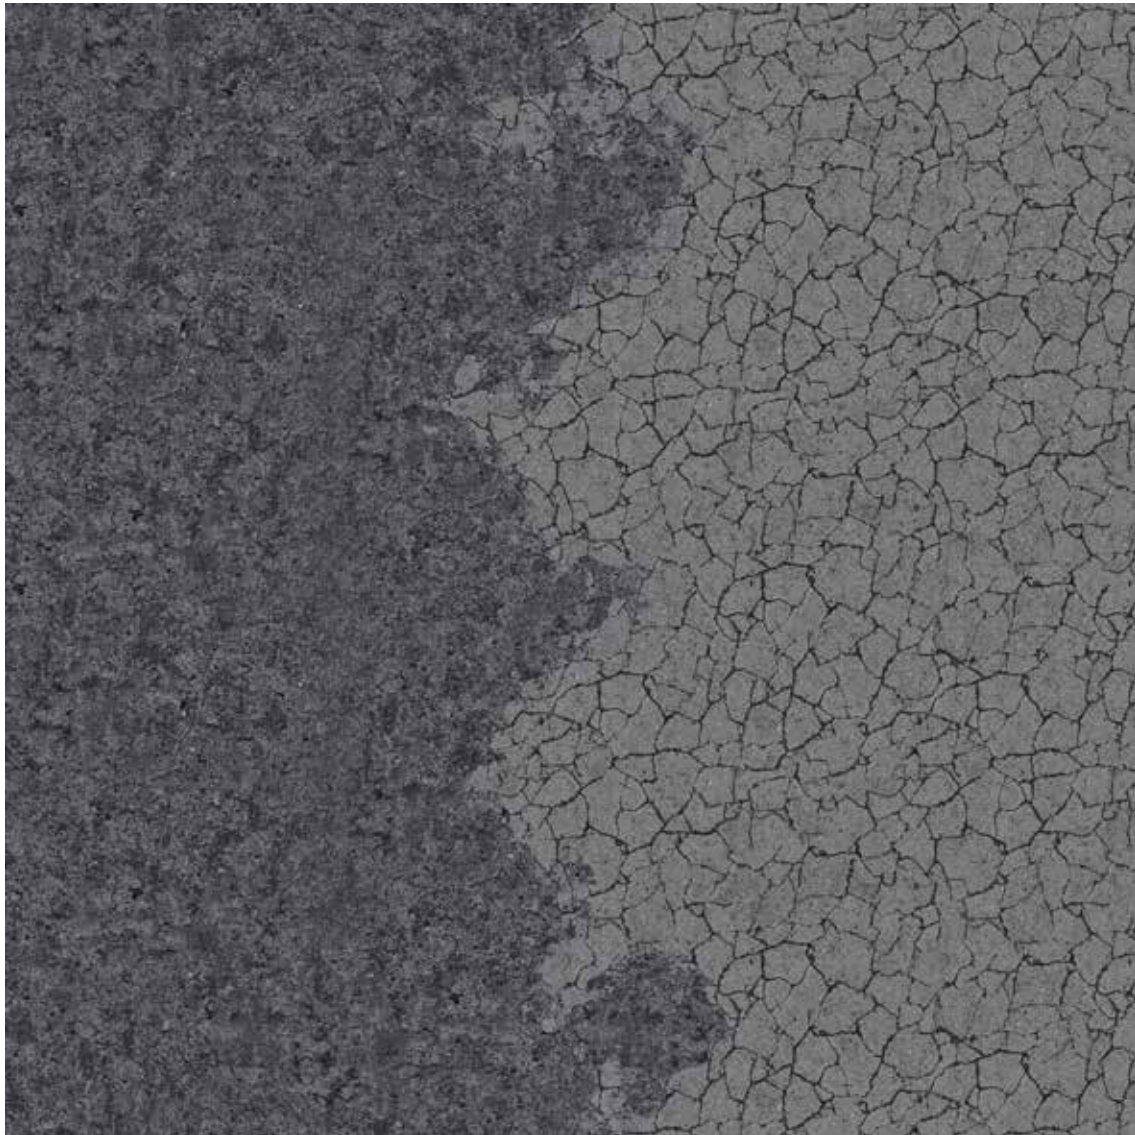

Bitte beachten Sie, dass die in dieser Kollektion dargestellten Farben nur annähernd den tatsächlichen Teppichbodenfarben entsprechen. Verwenden Sie bitte unsere original Farbmuster.

Achtung: aus technischen Gründen ist ein Verspringen des Dessins von Fliese zu Fliese um ca. +/- 5mm nicht auszuschließen. Dies wird als Reklamationsgrund nicht anerkannt und ist ggf. vom Verleger auszugleichen.

Please note that colours in this printed brochure are approximate. For correct colours please refer to our colour samples.

Attention: For technical reasons we cannot completely exclude that the design skips from tile to tile by approx +/- 5 mm. This is not accepted as a reason for a claim and possibly has to be cleared by the layer.

Veillez noter que les couleurs représentées dans cette collection sont approximatives par rapport aux couleurs réelles. S'il vous plaît utiliser notre nuancier original.

Attention: Pour des raisons techniques un pose en quinconce de dessin de dalle à dalle doit être toléré autour de +/- 5 mm. Ca ne représente pas un motif de réclamation et doit être corrigé éventuellement par le poseur.