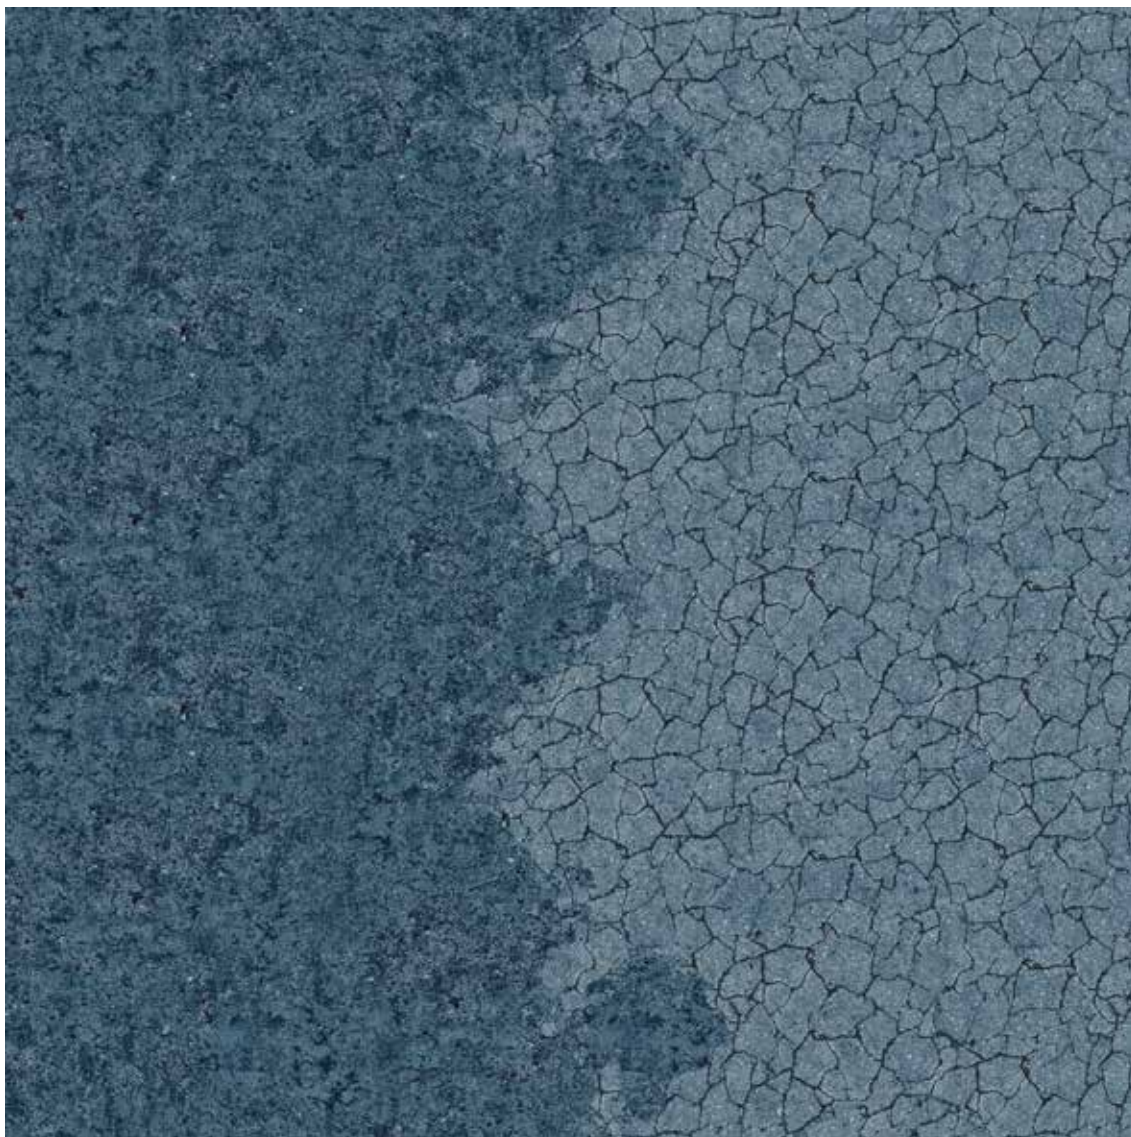

SET / 3 TILES

15337B-A03

DETAIL appr. 62 x 62 cm